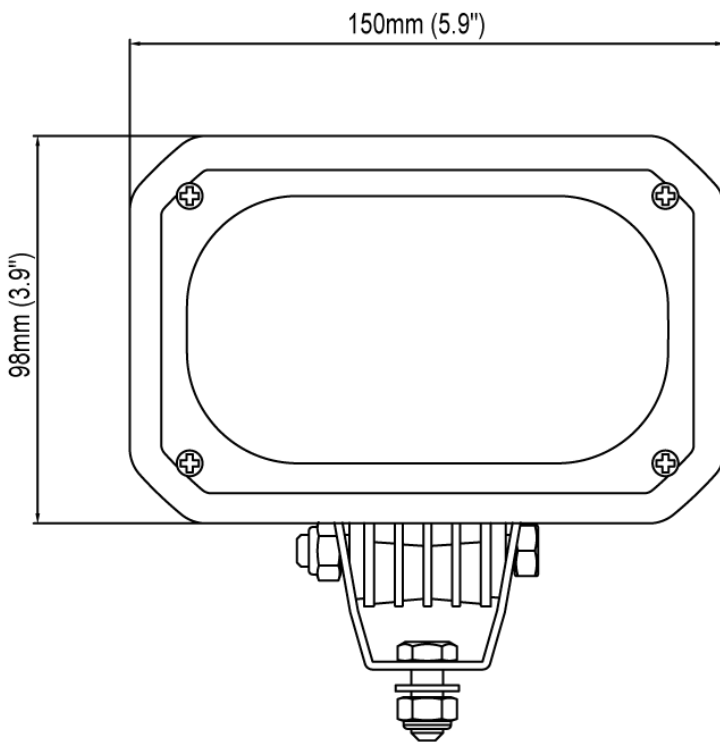

LIGHT PATTERNS

**N100 Halogen SP
Wide Flood**

**N100 Halogen SP
Flood**

DRAWINGS

CANIS GO 410

Our entry-level Canis GO 410 is as good as it gets. While it is lighter in weight than the original Canis work light, the operational lumens output is just as high. Best suited to construction, forestry, agriculture, and material handling, the Canis GO 410 has a round form factor and pedestal mounting, it produces zero emissions (EMC CISPR 25 class 5) and its light output is 1000 lumens.