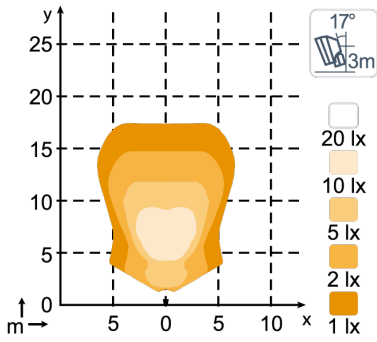

LIGHT PATTERNS

**N100 Halogen SP
Wide Flood**