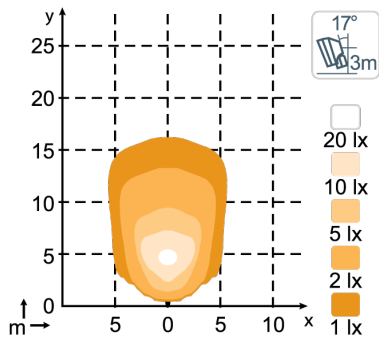

CONNECTORS

Built-in Deutsch DT-2 (2-pin)

KEY FEATURES

- Dimmable & Cost-effective all-rounder
- Operational lumens output: 1000lm
- Pure performance in a compact design

LIGHT PATTERNS

**Canis GO 410, 1000lm
Wide Flood**