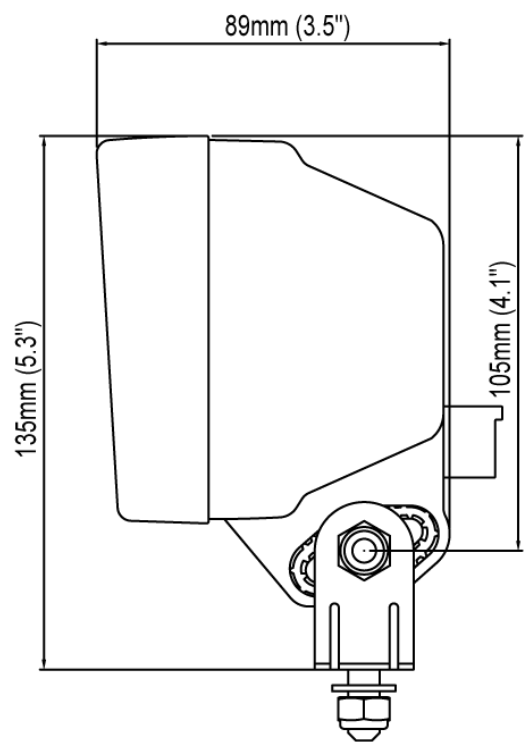

LIGHT PATTERNS

DRAWINGS