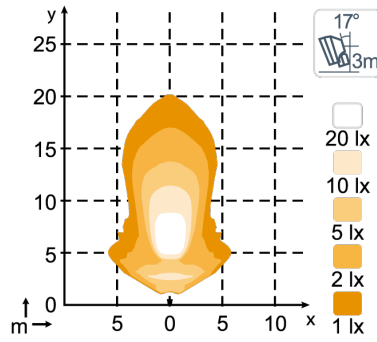

**N100 Halogen SP
Flood**