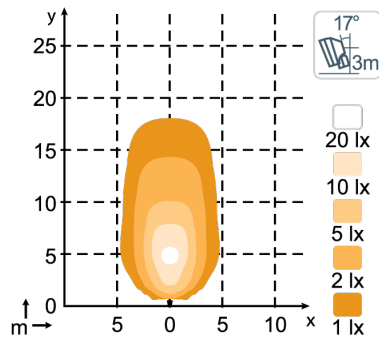

**Canis GO 410, 1000lm
Flood**